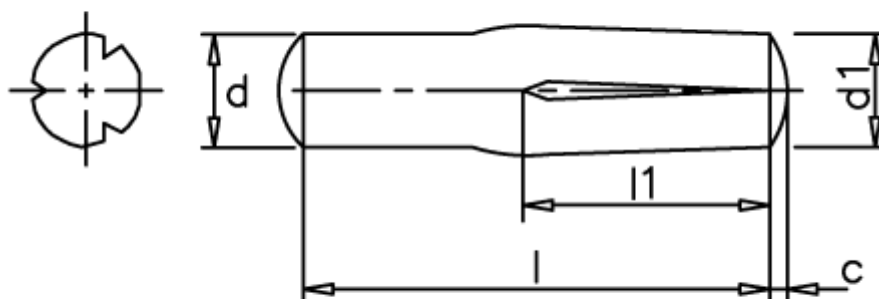

Article number: 08043121

Description: KLEE Slotted pin S4 3x16  
Steel

## Measures

---

c = 0,45

d = 3.0

d1 = 3.15

l1 = 1/2 l

Length = 16